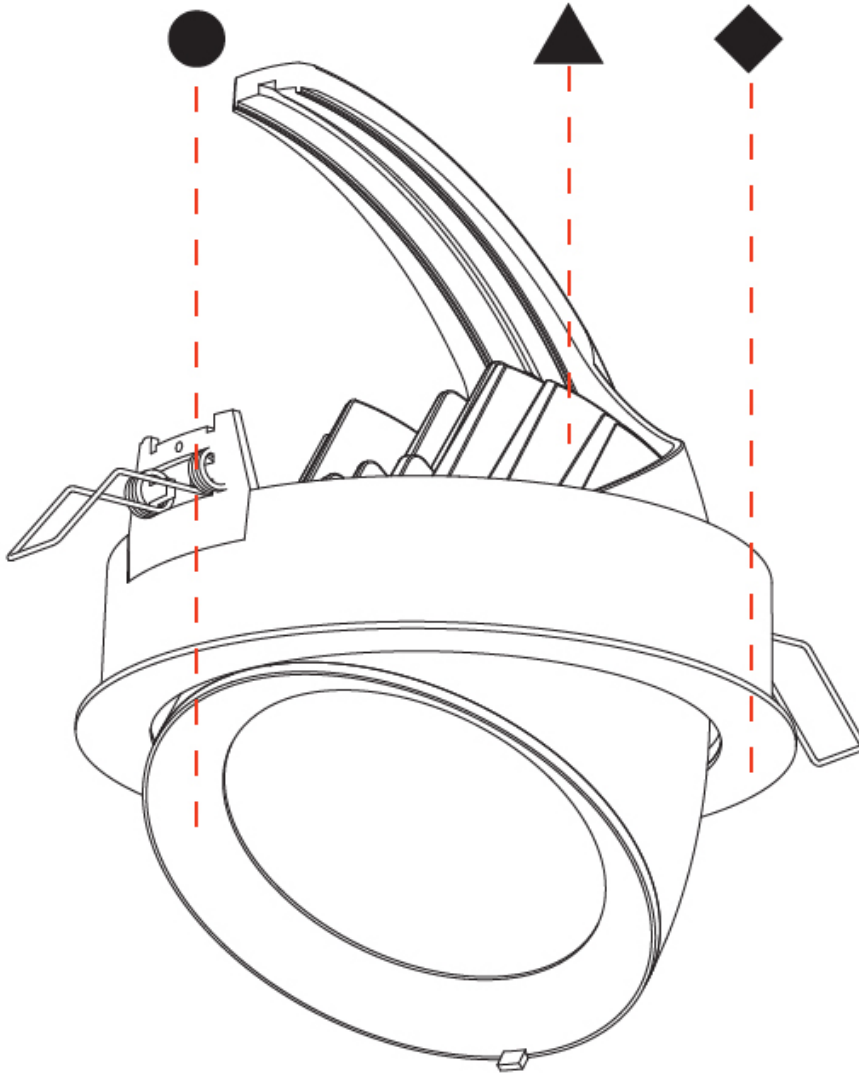

MECHANIQ ROUND EFFICIENCY RECESSED

A35073-

PROJECT _____

TYPE _____

SPECIFIER _____

QUANTITY _____

DATE _____

A