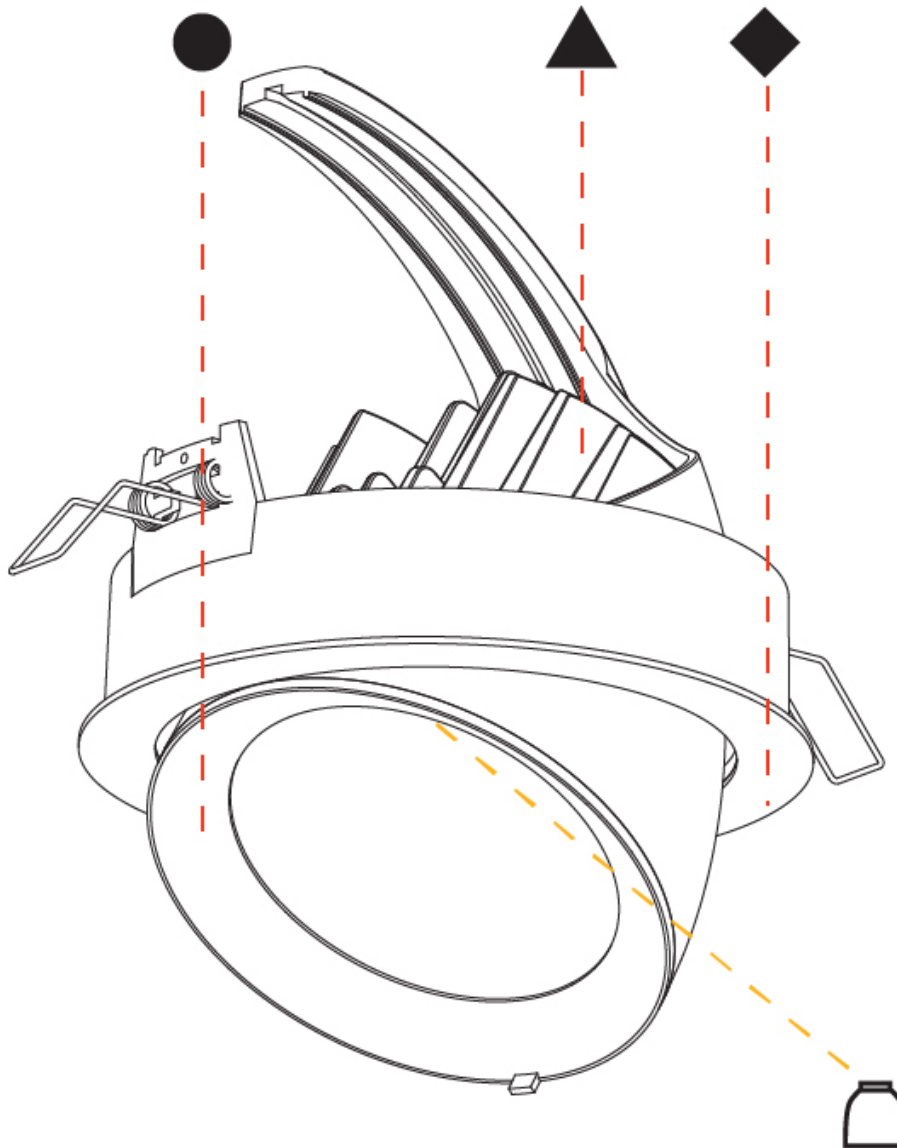

MECHANIQ ROUND EFFICIENCY RECESSED

A35076-

PROJECT _____

TYPE _____

SPECIFIER _____

QUANTITY _____

DATE _____

A